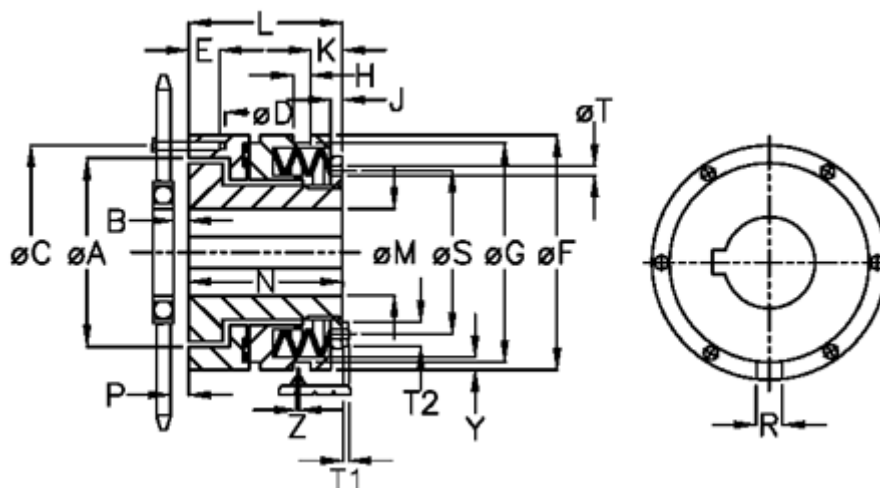

Article number: 46922013

Description: Torque limiter Safelifting A 20 L

Measures

A	= 41.0	G	= 50.0	P	= 3.0
B	= 4.0	H	= 9	R	= 6
C	= 48	J	= 3.0	S	= 36
D	= 6xM5	K	= 8.0	T	= 4
Disc spring mounting	= 5x1M	L	= 39.0	T1	= 3.0
Disc spring version	= L - heavy	M max	= 20	T2	= 7
E	= 7.0	M min	= 7	Y	= 2
F	= 55	N	= 35.0	Z	= 0.0